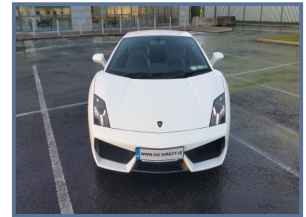

# GO DIRECT

NEW & PREOWNED VEHICLE SALES

## LAMBORGHINI GALLARDO

### £POA

2008 Lamborghini Gallardo 5.2 Naturally Aspirated V10. Paddle shift E Gear transmission.

Leather Interior. Suspension Lifting Kit, Full Service History

\*\*\*\*\*VIEWING BY APPOINTMENT\*\*\*\*\*