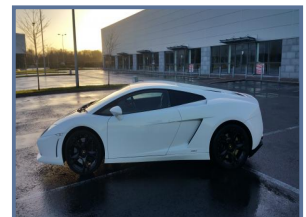

# GO DIRECT

NEW & PREOWNED VEHICLE SALES

## LAMBORGHINI GALLARDO

### £POA

2008 Lamborghini Gallardo 5.2 Naturally Aspirated V10. Paddle shift E Gear transmission.

Leather Interior. Suspension Lifting Kit, Full Service History

\*\*\*\*\*VIEWING BY APPOINTMENT\*\*\*\*\*