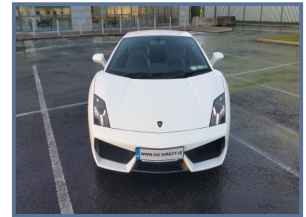

GO DIRECT

NEW & PREOWNED VEHICLE SALES

LAMBORGHINI GALLARDO

£POA

2008 Lamborghini Gallardo 5.2 Naturally Aspirated V10. Paddle shift E Gear transmission.
Leather Interior. Suspension Lifting Kit, Full Service History